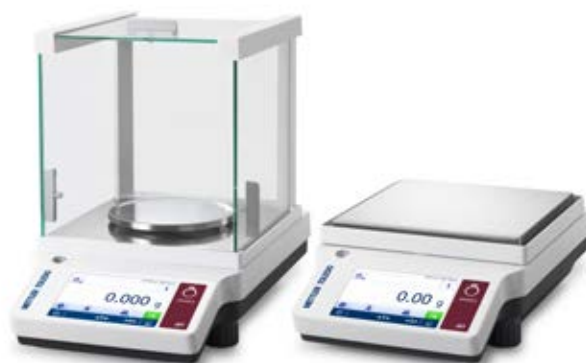

JET Gold and Carat Balances

Smart Features

Color Touchscreen

The bright, clear figures are easy to read in all lighting conditions. The touchscreen is easy to operate and the user interface is simple and intuitive for anyone to use.

Automatic Adjustment

Built-in technology automatically adjusts the balance whenever there is a change in ambient temperature, ensuring your results remain accurate and reliable.

Easy Device Connection

Conveniently run a printer and auxiliary display at the same time. You can even connect a computer and transfer all your data electronically using the built-in function – save time and avoid handwriting errors.

Density Determination

Measure gold purity efficiently using the built-in application which does all the calculations for you. Use the hook on the base for your own density measurement system below the balance.

The color touchscreen is clear and intuitive to use and offers over 15 interface languages and up to 17 weighing units to choose from. Built-in applications provide step-by-step instructions on the screen, and all the calculations are done for you, such as those for totalization and density determination.